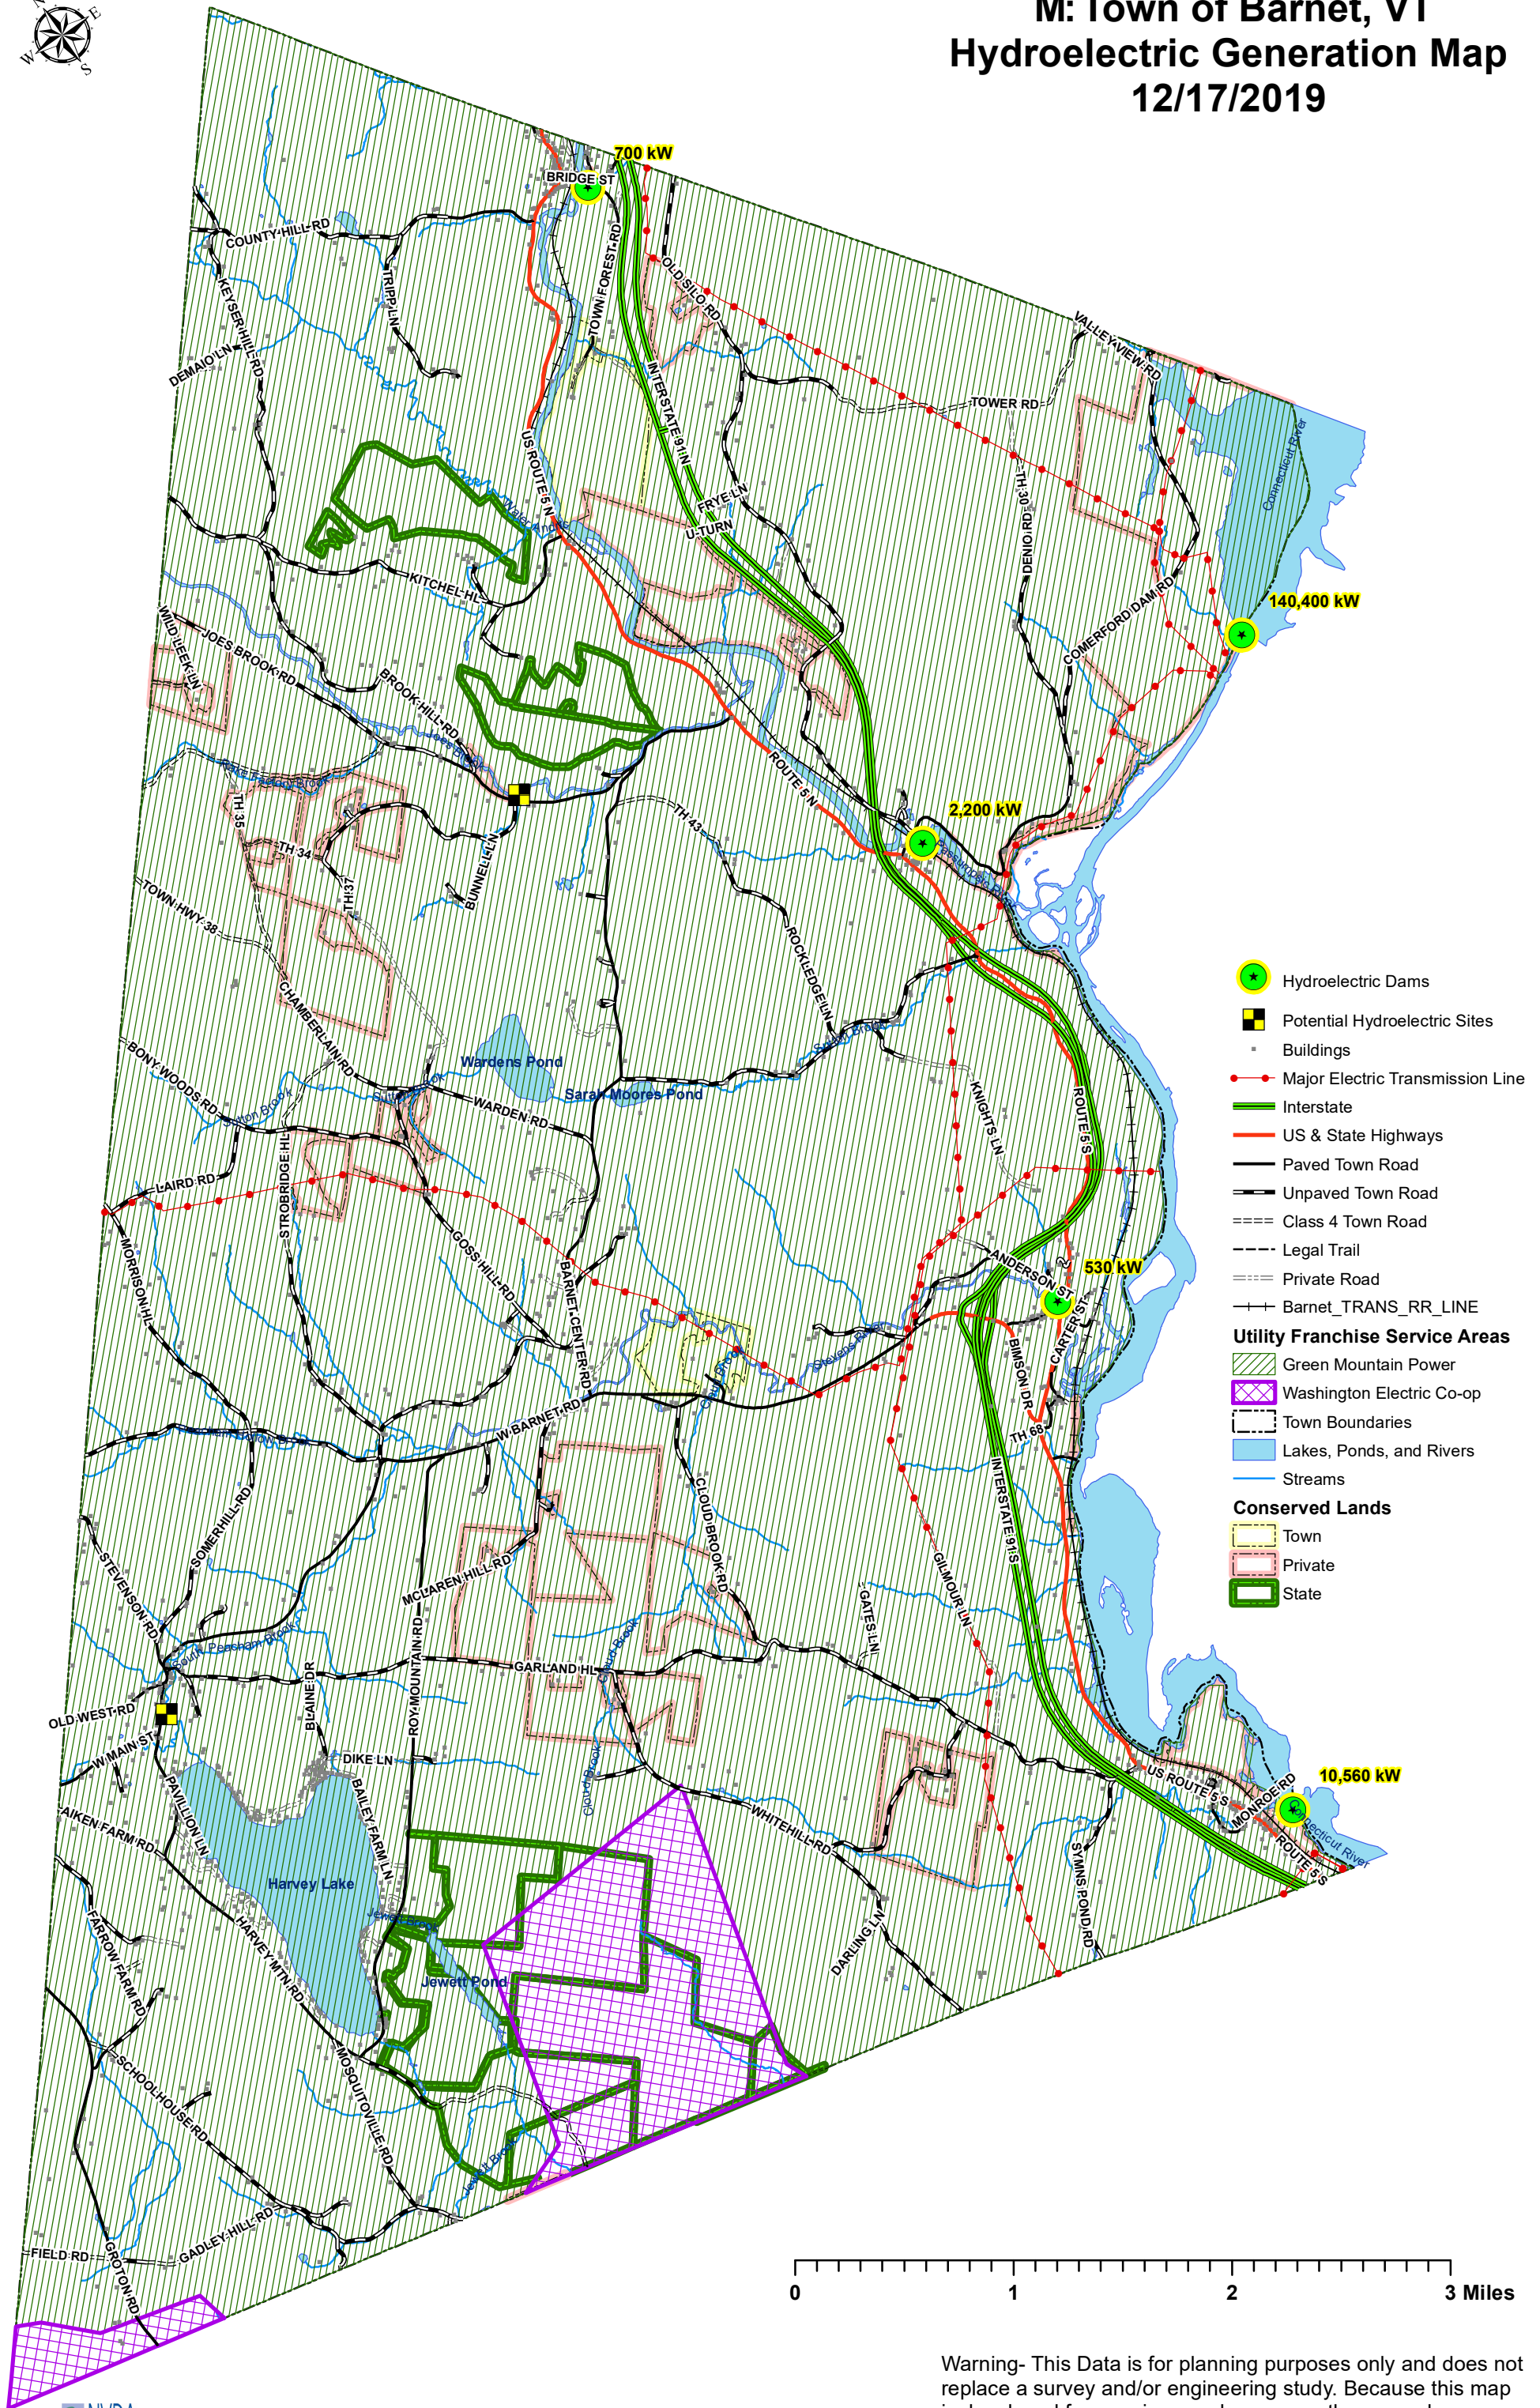

# M: Town of Barnet, VT Hydroelectric Generation Map 12/17/2019

0 1 2 3 Miles

Warning- This Data is for planning purposes only and does not replace a survey and/or engineering study. Because this map is developed from various scale sources, there may be some discrepancies between data layers.