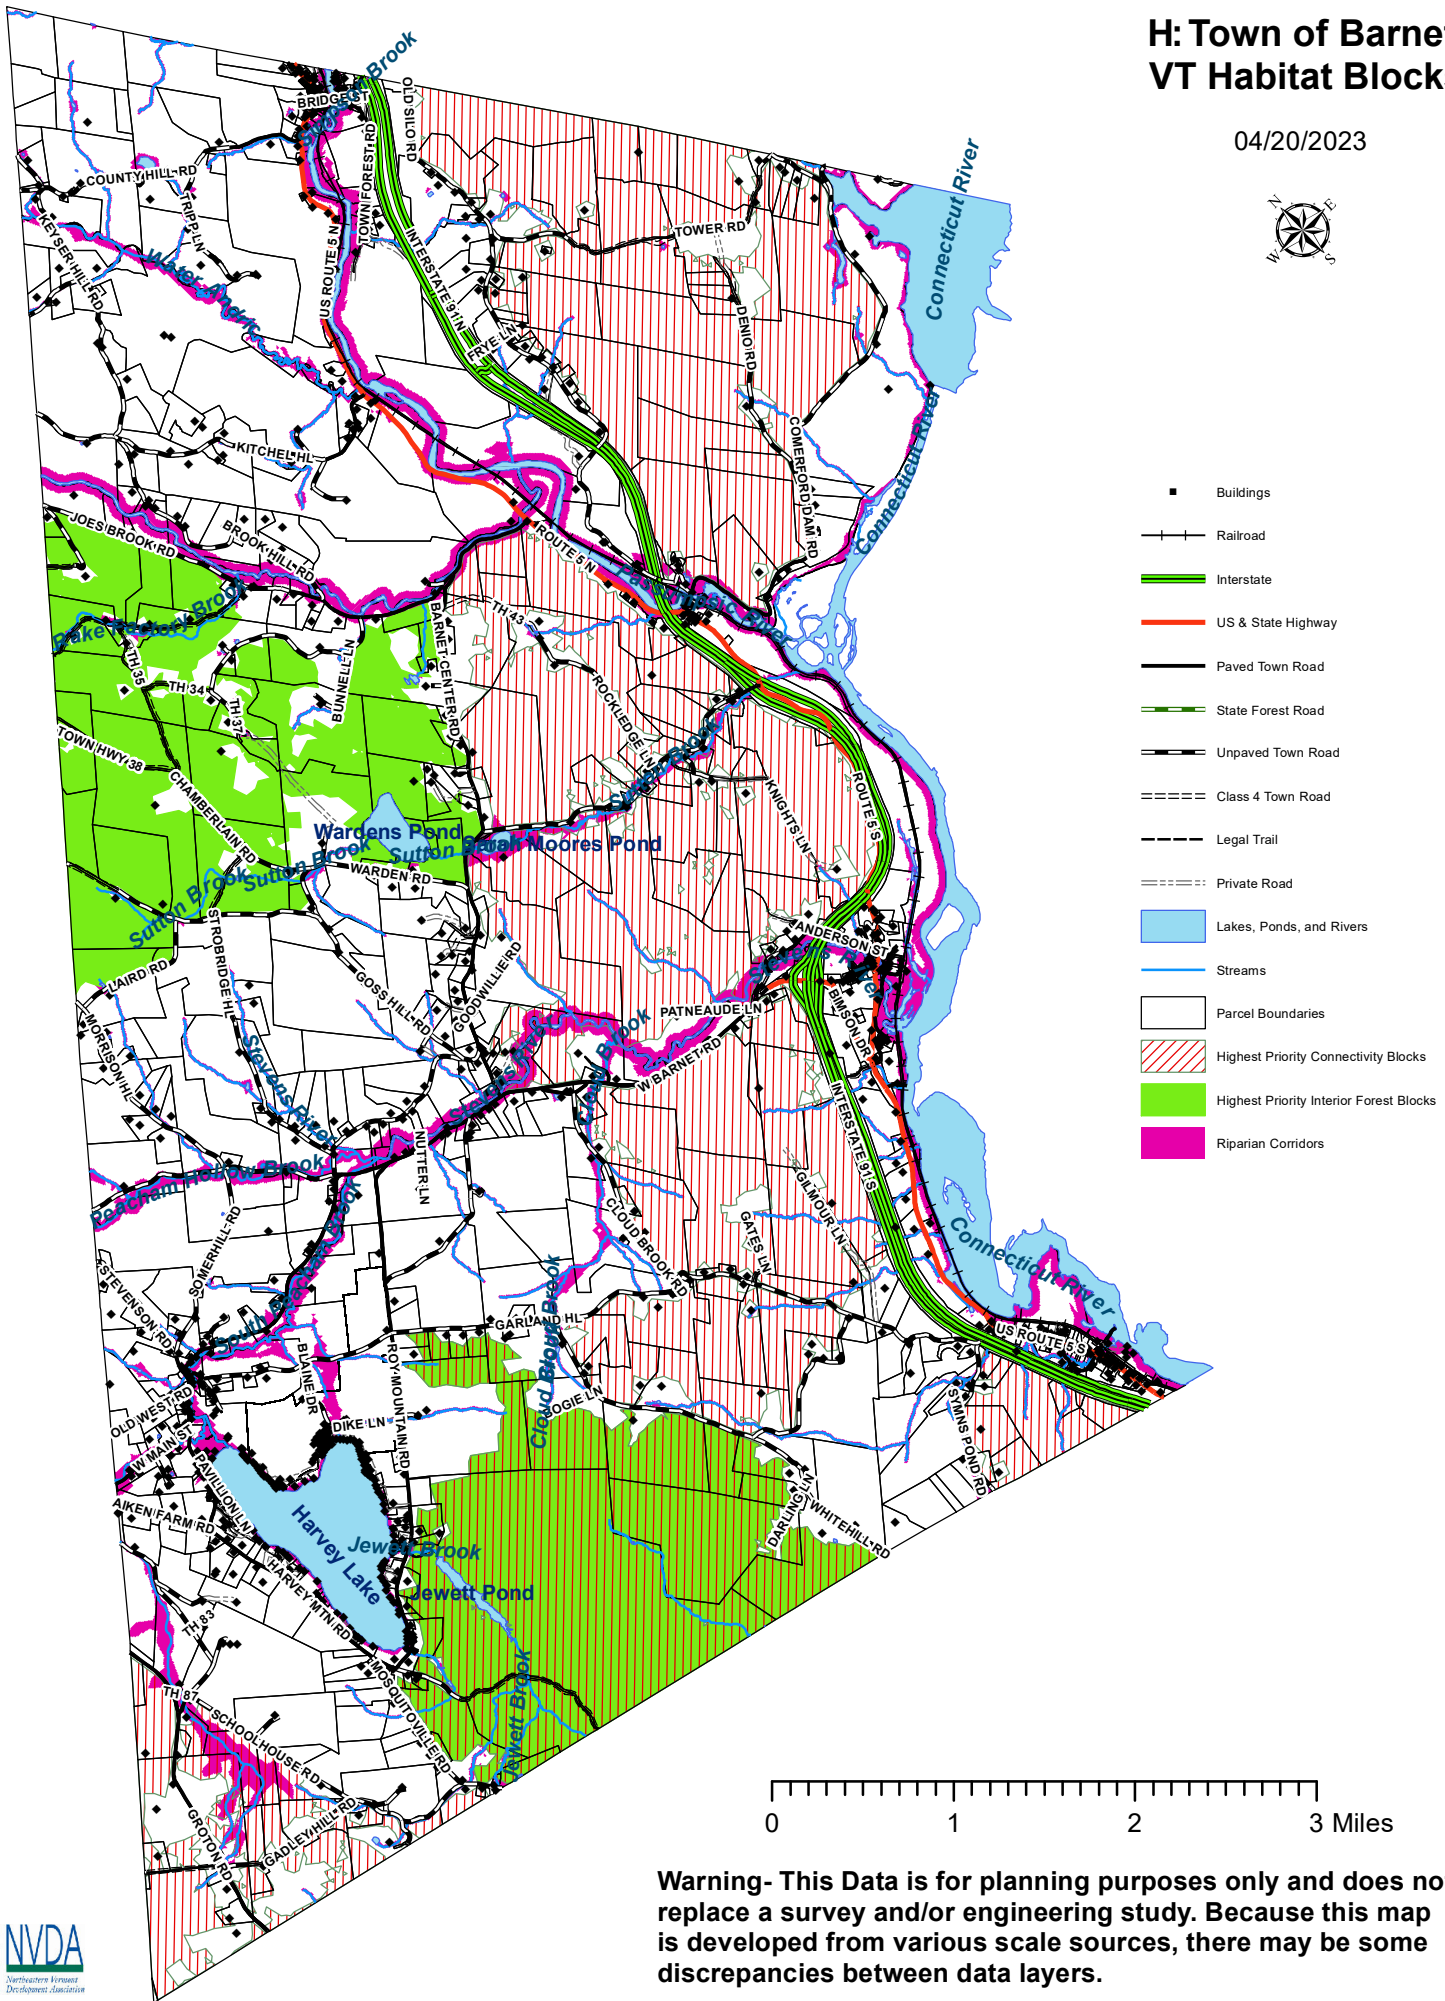

# H: Town of Barnet, VT Habitat Blocks

04/20/2023

**Warning-** This Data is for planning purposes only and does not replace a survey and/or engineering study. Because this map is developed from various scale sources, there may be some discrepancies between data layers.